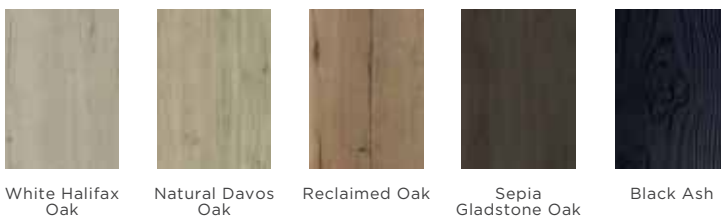

MODERN

IMOLA 18 finishes as standard & 3 edge options

MATT & GLOSS

MATT

GLOSS METALLIC

WOODGRAIN EFFECT

CONCRETE EFFECT

IMOLA EDGE OPTIONS