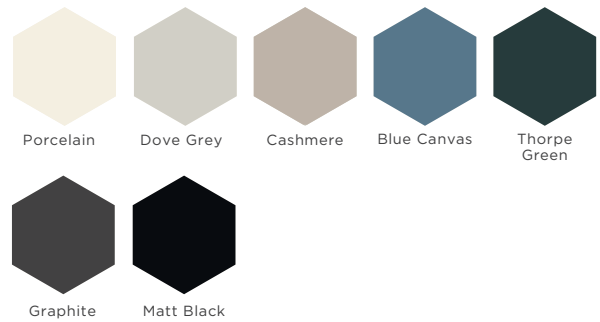

With a total of three classic door styles across a variety of matt, supermatt and woodgrain effect finishes, this versatile range offers an individual aesthetic, whether that be the simple painted styling of Biddenden or the more decorative woodgrain of Matfield.

DOOR STYLES

Biddenden Leysdown Matfield

MATT COLOURS

Porcelain Dove Grey Cashmere Blue Canvas Thorpe Green
Graphite Matt Black

SUPERMATT COLOURS

Dust Grey Indigo Blue

GLOSS COLOURS

Leysdown & Matfield are not available in Gloss finishes