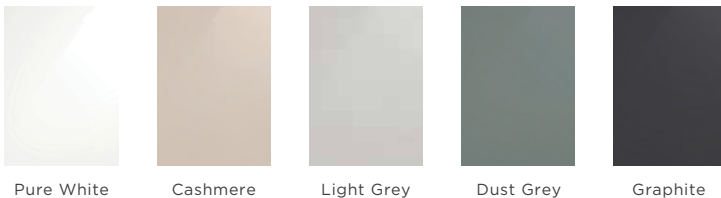

MADE-TO-MEASURE

Our made-to-measure ranges offer ultimate design flexibility so you can create a kitchen to perfectly fit your space, no matter the size or shape.

Consisting of three distinctive ranges, Imola, Stilebridge and Alkham, our collection includes a vast array of styles, colours and finishes, so you can easily design a tailored kitchen to suit your individual needs.

MODERN

IMOLA 18 finishes as standard & 3 edge options

MATT & GLOSS