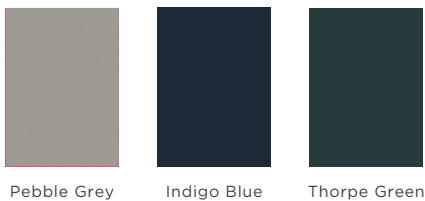

MADE-TO-MEASURE

Our made-to-measure ranges offer ultimate design flexibility so you can create a kitchen to perfectly fit your space, no matter the size or shape.

Consisting of three distinctive ranges, Imola, Stilebridge and Alkham, our collection includes a vast array of styles, colours and finishes, so you can easily design a tailored kitchen to suit your individual needs.

MODERN

IMOLA 18 finishes as standard & 3 edge options

MATT & GLOSS

MATT

GLOSS METALLIC

WOODGRAIN EFFECT

CONCRETE EFFECT

IMOLA EDGE OPTIONS

You even have the choice of door edge: go with a two-tone 3D glass effect, or matching edges for the seamless look.

MATCHING EDGE (for seamless finish) Woodgrain & concrete effect finish only available in matching edge.

TWO-TONE 3D GLASS EFFECT (for a contrasting look)

MULTIPLEX EDGING FOR A UNIQUE STYLE