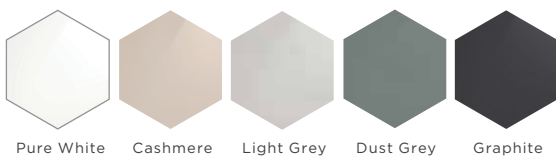

GLOSS COLOURS