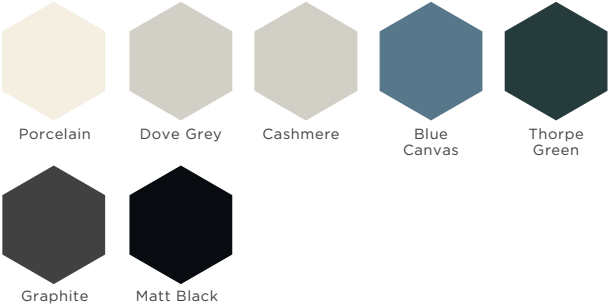

For Handleless Trim options see page 186

Doors: Stilebridge Acol Concrete & Matt Porcelain

STILEBRIDGE

Modern Collection

Featuring the simple Whitstable slab, the raised curved Halden or the integrated handle design of Acol, the Stilebridge collection offers stylish and sleek modern kitchens in a choice of colours and finishes at an affordable price point.

DOOR STYLES

MATT COLOURS

SUPERMATT COLOURS

GLOSS COLOURS *Acol is not available in gloss finishes

WOODGRAIN FINISHES

FEATURE

GLAZED DOORS

Available in a choice of clean black or bronze styles, our glazed doors are perfect for creating a statement piece in an ultra-modern setting. Alternatively, our fluted design offers just a partial view into the cabinet.