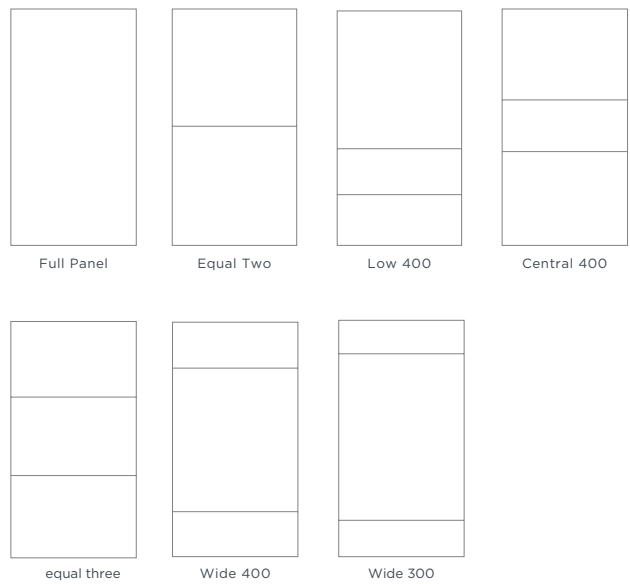

SLIDING

Whether your home has impressively high ceilings, or a quaint cottage footprint, a sliding wardrobe is the perfect solution to maximise and utilise space for all your storage needs. With an extensive range of glass, satin glass, mirror and panel options, your sliding wardrobe can be tailored to perfectly suit your bedroom style, and with our flexible YouK internal shelving solution your storage can be personalised to truly fit your requirements.