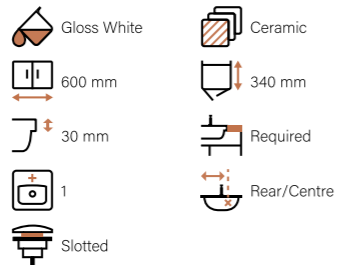

Dimensions: [H]170 x [W]605 x [D]450mm
Bowl Dimensions: [H]125 x [W]393 x [D]300mm

SERENADA 600

BSSERVB £271

Serenada 600 Standard Semi-recess Ceramic Basin

Dimensions: [H]175 x [W]565 x [D]485mm
Bowl Dimensions: [H]135 x [W]445 x [D]280mm