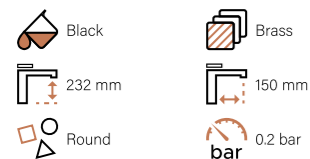

Dimensions: [H]160 x [W]52 x [D]150.5mm
Supplied with waste
Aerator Material: Plastic
Cartridge Material: Plastic

Arroton

Hi-rise Basin Taps

BLACK

BSTAR9108BL £307

Arroton Hi-Rise Mono Basin Tap Black

Dimensions: [H]290 x [W]52 x [D]190.5mm
Waste not included
Aerator Material: Plastic
Cartridge Material: Plastic