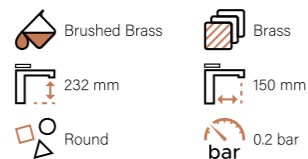

Taps

Arroton Basin Taps

BLACK

BSTAR9101BL £232

Arroton Mono Basin Tap Black

Dimensions: [H]160 x [W]52 x [D]150.5mm
Supplied with waste
Aerator Material: Plastic
Cartridge Material: Plastic

BRUSHED BRASS

BSTAR9101BR £296

Arroton Mono Basin Tap Brass

Dimensions: [H]160 x [W]52 x [D]150.5mm
Supplied with waste
Aerator Material: Plastic
Cartridge Material: Plastic

CHROME

BSTAR9101 £215

Arroton Mono Basin Tap Chrome

Dimensions: [H]160 x [W]52 x [D]150.5mm
Supplied with waste
Aerator Material: Plastic
Cartridge Material: Plastic

Arroton

Hi-rise Basin Taps

BLACK

BSTAR9108BL £307

Arroton Hi-Rise Mono Basin Tap Black

Dimensions: [H]290 x [W]52 x [D]190.5mm
Waste not included
Aerator Material: Plastic
Cartridge Material: Plastic

BRUSHED BRASS

BSTAR9108BR £339

Arroton Hi-Rise Mono Basin Tap Brass

Dimensions: [H]290 x [W]52 x [D]190.5mm
Waste not included
Aerator Material: Plastic
Cartridge Material: Plastic

CHROME

BSTAR9108 £281

Arroton Hi-Rise Mono Basin Tap Chrome

Dimensions: [H]290 x [W]52 x [D]190.5mm
Waste not included
Aerator Material: Plastic
Cartridge Material: Plastic

Taps

Arroton Bath Fillers

BLACK

BSTAR9120BL £339

Arroton Deck Mounted Bath Filler Black

Dimensions: [H]119.5 x [W]230 x [D]149.5mm
Waste not included
Aerator Material: Plastic
Cartridge Material: Ceramic

BRUSHED BRASS

BSTAR9120BR £425

Arroton Deck Mounted Bath Filler Brass

Dimensions: [H]119.5 x [W]230 x [D]149.5mm
Waste not included
Aerator Material: Plastic
Cartridge Material: Ceramic

CHROME

BSTAR9120 £293

Arroton Deck Mounted Bath Filler Chrome

Dimensions: [H]119.5 x [W]230 x [D]149.5mm
Waste not included
Aerator Material: Plastic
Cartridge Material: Ceramic

Arroton

Mini Basin Taps

CHROME

BSTAR9105 £205

Arroton Mini-Mono Basin Tap Chrome