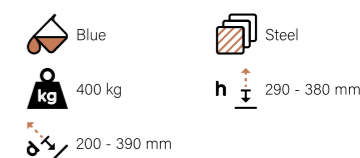

WC Pans

Back to Wall Pans

For WC Unit

Back to Wall

BULL SHORT PROJECTION

Dimensions: [H]420 x [W]383 x [Projection]500mm
Supplied with WC Fixing Kit
Toilet Seat not included

BULL

Dimensions: [H]420 x [W]365 x [Projection]530mm
Supplied with WC Fixing Kit
Toilet Seat not included

EDEN

Dimensions: [H]400 x [W]370 x [Projection]535mm
Supplied with WC Fixing Kit
Toilet Seat not included

QUADRA

Dimensions: [H]430 x [W]360 x [Projection]560mm
Supplied with WC Fixing Kit
Toilet Seat not included

SERENADA

Dimensions: [H]400 x [W]355 x [Projection]560mm
Supplied with WC Fixing Kit
Toilet Seat not included

WC Pans

Wall Hung Pans & Frames

For in-wall System

Wall Hung

BULL

Dimensions: [H]420 x [W]365 x [Projection]530mm
Supplied with WC Fixing Kit
Toilet Seat not included

COMPATIBLE WALL HUNG FRAMES
BSUNVFRM £281

QUADRA

Dimensions: [H]420 x [W]360 x [Projection]550mm
Supplied with WC Fixing Kit
Toilet Seat not included

COMPATIBLE WALL HUNG FRAMES
BSUNVFRM £281

Adjustable height and depth to suit a variety of applications
Wall fixings not included

Cisterns

VANTAGE

Dimensions: [H]369 x [W]460 x [D]125mm

Cistern Brand: Thomas Dudley
Cistern Type: Dual Flush
Cistern Access: Front/Top
Cistern Insulated Jacket: No