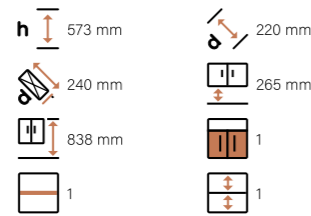

Tap must be positioned on cabinet hinge side to allow for top hinge adjustment

COMPATIBLE BASINS

BSMINIC £175

CATEGORY ICONS

Furniture | Cloakroom Collection

Basin Cabinets

Cloakroom