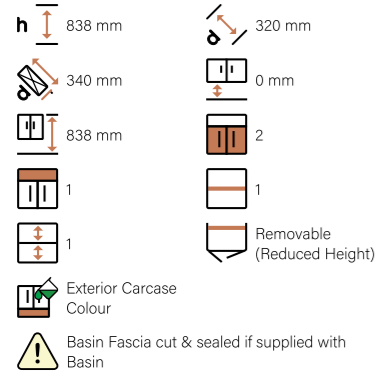

Tempo	£452
Metro	£452
Daresbury	£506
Image	£506
Vasso	£534
Senza	£534