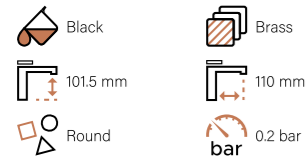

Taps

Taps

Arroton Basin Taps

BLACK

BSTAR9101BL £232

Arroton Mono Basin Tap Black

Dimensions: [H]160 x [W]52 x [D]150.5mm
Supplied with waste
Aerator Material: Plastic
Cartridge Material: Plastic

BRUSHED BRASS