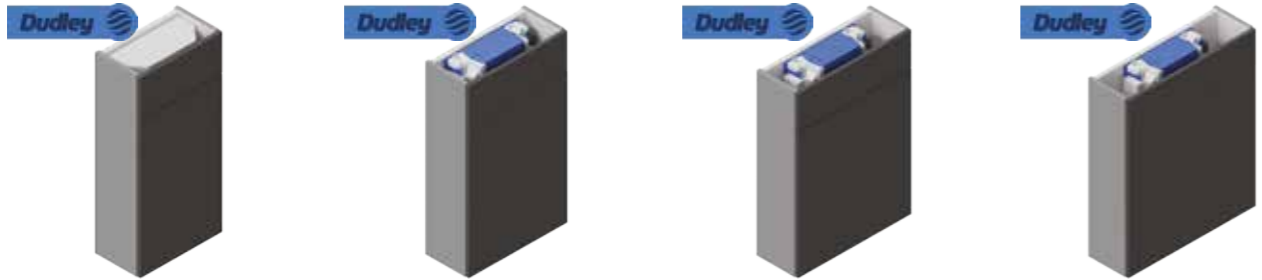

Furniture | Fitted Collection

Slimline Cabinets

WC Units with Cistern

Floor Standing

Model	Tempo	Metro	Daresbury	Image	Vasso	Senza
BA40SWCD 400 Slimline WC Unit with Cistern Dual flush cistern	£509	£509	£539	£539	£564	£564
BA50SWCD 500 Slimline WC Unit with Cistern Dual flush cistern	£538	£538	£568	£568	£595	£595
BA60SWCD 600 Slimline WC Unit with Cistern Dual flush cistern	£558	£558	£585	£585	£618	£618
BA70SWCD 700 Slimline WC Unit with Cistern Dual flush cistern	£615	£615	£654	£654		