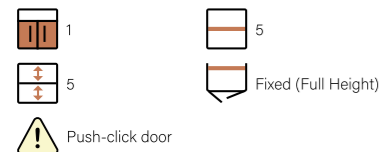

300 Standard Tower Cabinet FH Mirror Door RH
5 Glass Shelves

Tempo	£1,146
Metro	£1,146
Daresbury	£1,146
Image	£1,146
Vasso	£1,146
Senza	£1,146

BA30TML LH
BA30TMR RH