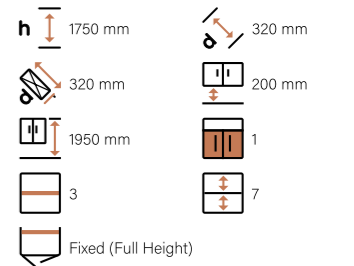

AP30TL **LH**
AP30TR **RH**
300 Standard Tower Cabinet RH
3 Glass Shelves

Metro £550