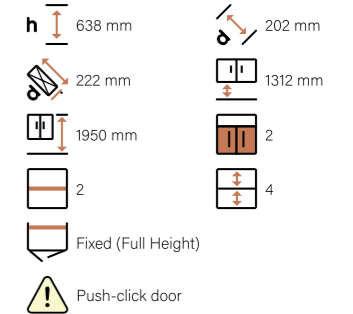

Tempo	£728
Metro	£728
Daresbury	£728
Image	£728
Vasso	£728
Senza	£728