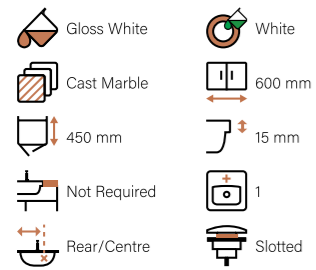

Dimensions: [H]160 x [W]1205 x [D]460mm
Bowl Dimensions: [H]115 x [W]506 x [D]350mm

Basins

Modular Basins

For modular depth furniture

PLANO 600

BSPLANO6046 £296
Plano 600 Modular Sit-on Cast Marble Basin

Dimensions: [H]143 x [W]605 x [D]460mm
Bowl Dimensions: [H]128 x [W]480 x [D]270mm