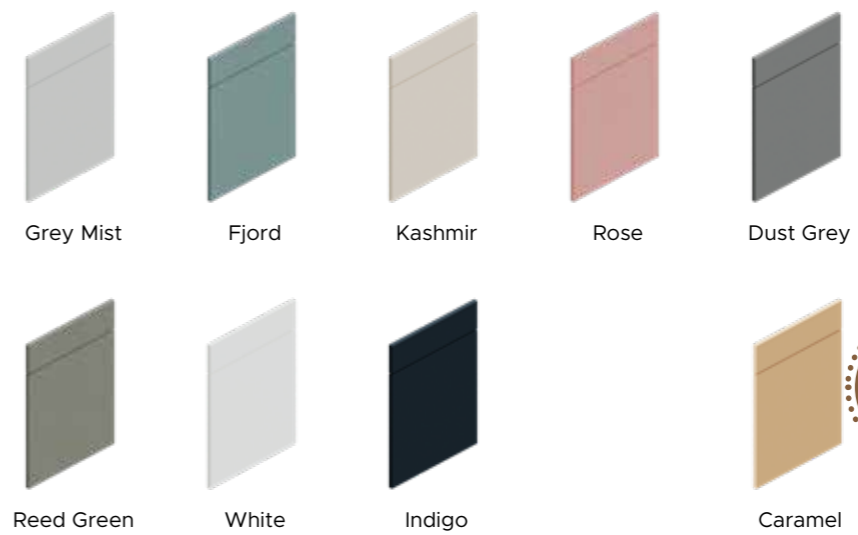

Metro

Range

Elevate your bathroom with the sleek, modern design of our Metro slab door furniture range.

Metro is crafted for both style and durability and features a minimalist, clean-lined design that complements a variety of bathroom interiors. The slab doors, with their soft matt texture, are available in a versatile palette of 9 colours, offering a perfect match for any décor. Whether you're aiming for a subtle, serene space or a bold, eye-catching look, this range provides the flexibility to create a bathroom that's as unique as you are. Built to last, these high-quality pieces are as practical as they are stylish, offering ample storage without compromising on aesthetic appeal.

Colours