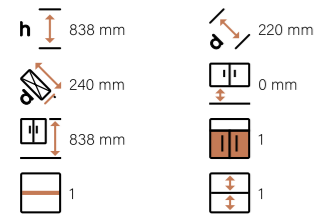

Exterior Carcase Colour

Tap must be positioned on cabinet hinge side to allow for top hinge adjustment

COMPATIBLE BASINS

BSMINIC £175