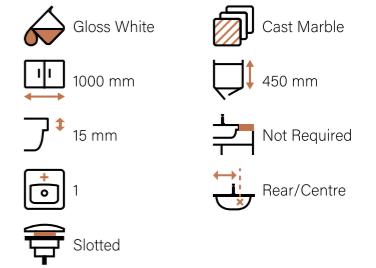

Dimensions: [H]160 x [W]1005 x [D]460mm
Bowl Dimensions: [H]115 x [W]584 x [D]350mm