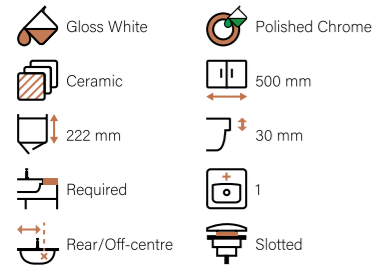

Basins

Slimline Basins

For slimline depth furniture

Vito 500 Slimline Semi-Recess Ceramic Basin

Dimensions: [H]165 x [W]450 x [D]355mm
Bowl Dimensions: [H]120 x [W]390 x [D]220mm

Resolvo 500 Slimline Semi-Recess Cast Marble Basin

Dimensions: [H]165 x [W]505 x [D]312mm
Bowl Dimensions: [H]120 x [W]390 x [D]200mm

Lupi 600 Slimline Semi-Recess Cast Marble Basin

Dimensions: [H]170 x [W]600 x [D]295mm
Bowl Dimensions: [H]125 x [W]390 x [D]205mm

Rondi 600 Slimline Semi-Recess Cast Marble Basin

Dimensions: [H]170 x [W]605 x [D]295mm
Bowl Dimensions: [H]125 x [W]393 x [D]205mm

Basins

Slimline Basins

For slimline depth furniture

LH Bowl

Largo Orlo Slimline Semi-recess Cast Marble Basin

LH Bowl

Dimensions: [H]140 x [W]1558 x [D]300mm
Bowl Dimensions: [H]125 x [W]408 x [D]220mm

! Basin can be reduced in width to suit design. Cut edge will be unpolished.

RH Bowl

Largo Orlo Slimline Semi-recess Cast Marble Basin

RH Bowl

Dimensions: [H]140 x [W]1558 x [D]300mm
Bowl Dimensions: [H]125 x [W]408 x [D]220mm

! Basin can be reduced in width to suit design. Cut edge will be unpolished.

LH Bowl

Largo Meno Slimline Semi-recess Cast Marble Basin

LH Bowl

Dimensions: [H]140 x [W]1207 x [D]300mm
Bowl Dimensions: [H]125 x [W]408 x [D]220mm

! Basin can be reduced in width to suit design. Cut edge will be unpolished.

RH Bowl

Largo Meno Slimline Semi-recess Cast Marble Basin

RH Bowl

Dimensions: [H]140 x [W]1207 x [D]300mm
Bowl Dimensions: [H]125 x [W]408 x [D]220mm

! Basin can be reduced in width to suit design. Cut edge will be unpolished.