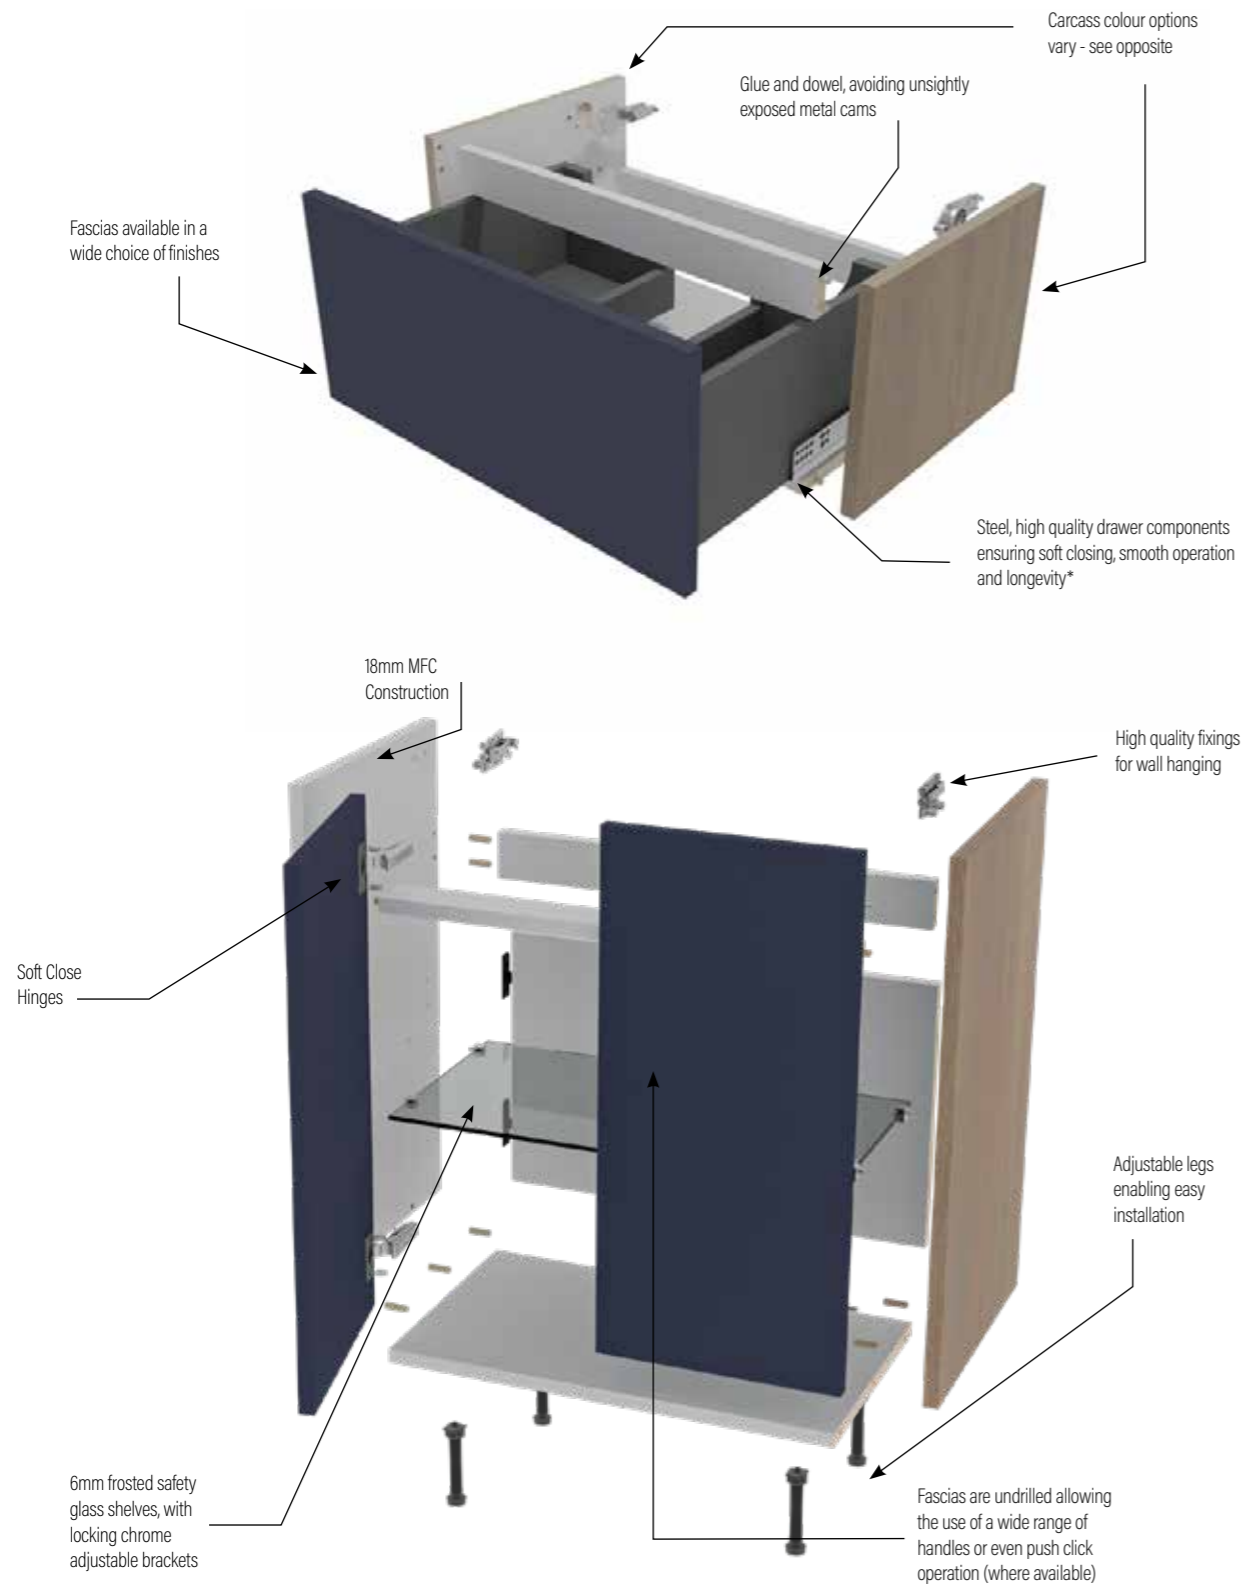

Cabinets

High quality cabinet construction using industry leading components. Furniture is delivered fully assembled ensuring installation is as seamless as possible.

Cabinet Colours

Choose from a range of cabinet colour options designed to complement your chosen bathroom range.

Wood Effect & Matt

F C M Anthracite with White Interior Exterior Interior	F C M Bardolino Oak with White Interior Exterior Interior	F C M Casella Oak with White Interior Exterior Interior	
M Jackson Pine with White Interior Exterior Interior	F C M River Wash with River Wash Interior Exterior Interior	F C M Charcoal with White Interior Exterior Interior	F C M Dust Grey with Dust Grey Interior Exterior Interior
F C M Fjord with White Interior Exterior Interior	F C M Grey Mist with White Interior Exterior Interior	F C M Kashmir with White Interior Exterior Interior	F C M White with White Interior Exterior Interior
Gloss			
F C M Gloss Grey Mist with White Interior Exterior Interior	F C M Gloss White with White Interior Exterior Interior		

Collection Icons

These icons indicate the product availability across our furniture collections.

Fitted
Furniture
Collection

Cloakroom
Furniture
Collection

Modular
Furniture
Collection