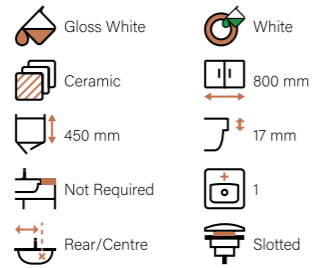

Dimensions: [H]160 x [W]810 x [D]460mm
Bowl Dimensions: [H]130 x [W]530 x [D]270mm