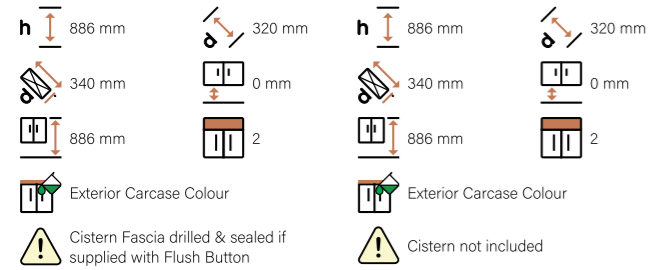

Furniture | Modular Bello Collection

WC Units

Standard

Dudley

BE60WCD
600 Standard WC Unit with Cistern
Dual flush cistern, includes worktop

BE60WCX
600 Standard WC Unit without Cistern
No cistern, includes worktop

Tempo	£663	Tempo	£469
Metro	£663	Metro	£469
Image	£663	Image	£469