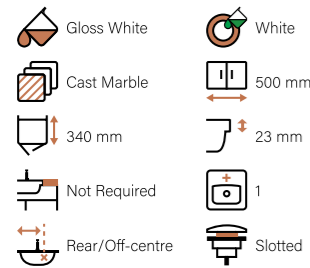

Basins

Standard Basins

For standard depth furniture

Resolvo 500 Standard Semi-recess Cast Marble Basin

Dimensions: [H]165 x [W]505 x [D]455mm
Bowl Dimensions: [H]120 x [W]390 x [D]310mm

Vito 600 Standard Semi-recess Ceramic Basin

Dimensions: [H]170 x [W]545 x [D]435mm
Bowl Dimensions: [H]130 x [W]455 x [D]270mm

Lupi 600 Standard Semi-recess Cast Marble Basin

Dimensions: [H]170 x [W]600 x [D]450mm
Bowl Dimensions: [H]125 x [W]390 x [D]300mm

Rondi 600 Standard Semi-recess Cast Marble Basin

Dimensions: [H]170 x [W]605 x [D]450mm
Bowl Dimensions: [H]125 x [W]393 x [D]300mm

Serenada 600 Standard Semi-recess Ceramic Basin

Dimensions: [H]175 x [W]565 x [D]485mm
Bowl Dimensions: [H]135 x [W]445 x [D]280mm

Basins

Standard Basins

For standard depth furniture

Largo Orlo Standard Semi-recess Cast Marble Basin LH Bowl

Dimensions: [H]140 x [W]1558 x [D]450mm
Bowl Dimensions: [H]125 x [W]480 x [D]315mm

! Basin can be reduced in width to suit design. Cut edge will be unpolished.

Largo Orlo Standard Semi-recess Cast Marble Basin RH Bowl

Dimensions: [H]140 x [W]1558 x [D]450mm
Bowl Dimensions: [H]125 x [W]480 x [D]315mm

! Basin can be reduced in width to suit design. Cut edge will be unpolished.

Largo Meno Standard Semi-recess Cast Marble Basin LH Bowl

Dimensions: [H]140 x [W]1207 x [D]455mm
Bowl Dimensions: [H]125 x [W]480 x [D]315mm

! Basin can be reduced in width to suit design. Cut edge will be unpolished.

Largo Meno Standard Semi-recess Cast Marble Basin RH Bowl

Dimensions: [H]140 x [W]1207 x [D]455mm
Bowl Dimensions: [H]125 x [W]480 x [D]315mm

! Basin can be reduced in width to suit design. Cut edge will be unpolished.