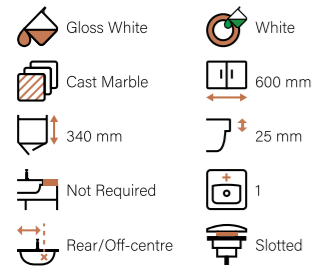

Dimensions: [H]170 x [W]1205 x [D]352mm
Bowl Dimensions: [H]125 x [W]425 x [D]227mm

VERONA 600

BSVERO63 **£372**

Verona 600 Standard Sit-on Cast Marble Basin

Dimensions: [H]165 x [W]605 x [D]350mm
Bowl Dimensions: [H]110 x [W]425 x [D]225mm