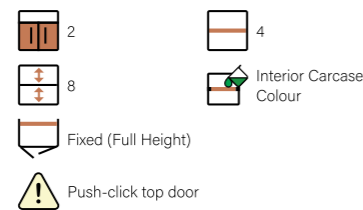

300 Standard Tower Cabinet Open Mirror Top Door RH
4 Glass Shelves

Tempo	£683
Metro	£683
Daresbury	£736
Image	£736
Vasso	£749
Senza	£749