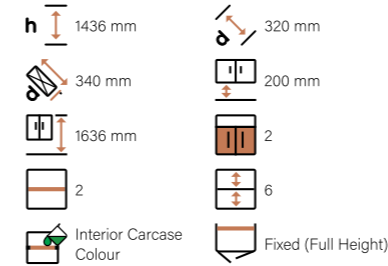

Tempo	£490
Metro	£490
Daresbury	£558
Image	£558
Vasso	£586
Senza	£586