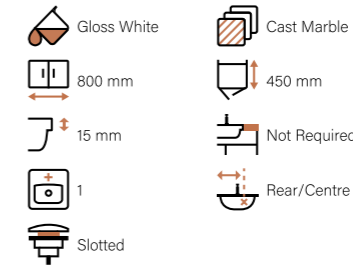

Dimensions: [H]160 x [W]605 x [D]460mm
Bowl Dimensions: [H]115 x [W]506 x [D]350mm

LINEA 800

BSLINEA8046 **£339**
Linea 800 Modular Sit-on Cast Marble Basin

Dimensions: [H]160 x [W]805 x [D]460mm
Bowl Dimensions: [H]115 x [W]584 x [D]350mm