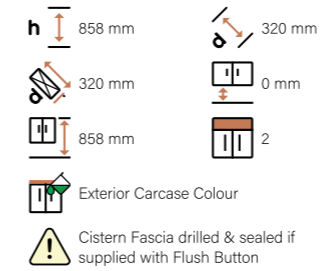

AP64WCD
640 Standard WC Unit with Cistern
Dual flush cistern, includes worktop

Metro £620