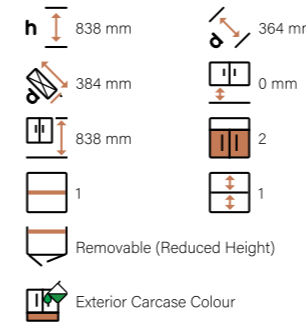

Exterior Carcase Colour

COMPATIBLE BASINS

BSCBFS54 £197