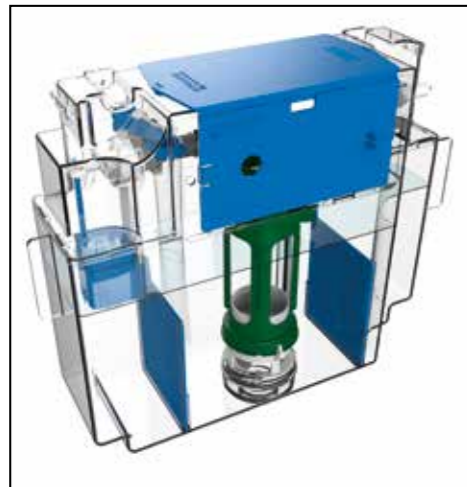

Cisterns

Concealed cisterns used within our furniture are manufactured in the UK by Thomas Dudley, whom are market leader within water technology.

Cisterns are supplied factory assembled, with top and front access panels and easy fit, push fit plumbing fittings.

Cisterns are factory set to 6ltr | 4ltr flush, however they can be quickly converted to 5ltr|3ltr or 4ltr | 2.6ltr flush settings to offer further water saving opportunities.

When purchasing both cabinet and concealed cistern fittings from us, we will prepare the cabinet in advance of installation, to accept Thomas Dudley Vantage cistern.

This includes drilling and sealing the top fascia to accept the control button(s).

The Vantage cistern features a polystyrene insulation jacket, (exception 400mm width) which reduces noise and condensation, offering protection to your furniture and floor.

Delay fill hydroflo inlet valve ensures the cistern only starts to refill the cistern, once flushing is complete. We offer three flush control options

See below for flush button options and refer to Price Guide for Furniture & Concealed Cistern Options and prices.

We strongly recommend Thomas Dudley Vantage concealed cisterns for use within bathroom furniture.

It is easy to fit, quiet in operation, protects against condensation and offer three control options. Crucially it is reliable and safe, holding WRAS accreditation and approved by the European water label scheme.