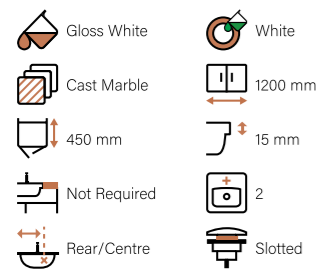

Dimensions: [H]143 x [W]1205 x [D]460mm
Bowl Dimensions: [H]128 x [W]480 x [D]270mm