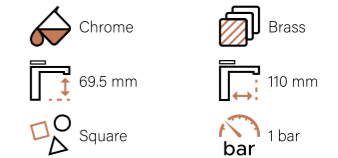

Dimensions: [H]120 x [W]230 x [D]154.5mm
Waste not included
Aerator Material: Plastic
Cartridge Material: Ceramic

Piazza

Mini Basin Taps

CHROME

BSTAS9105 £226

Piazza Mini-Mono Basin Tap Chrome

Dimensions: [H]140 x [W]50 x [D]135mm
Supplied with waste
Aerator Material: Plastic
Cartridge Material: Plastic