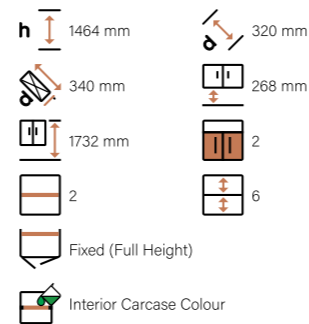

Furniture | Modular Bello Collection

WC Units

Standard

Dudley

BE60WCD
600 Standard WC Unit with Cistern
Dual flush cistern, includes worktop

BE60WCX
600 Standard WC Unit without Cistern
No cistern, includes worktop

Tempo	£663	Tempo	£469
Metro	£663	Metro	£469
Image	£663	Image	£469

PROFILE OPTIONS

FLUSH BUTTON OPTIONS

BCDFBPZ		£103
BCDFBPP		£103
BCEDFS40CH		£377
BCDFB51CH		£92
BCGDFB75CH		£92
BCGDFB75BB		£113
BCGDFB75BL		£103

Tower Cabinets

Standard

BE30TL LH
BE30TR RH
300 Standard Tower Cabinet 2 Door RH
2 Glass Shelves

Tempo	£687
Metro	£687
Image	£687

PROFILE OPTIONS

CATEGORY ICONS

Included