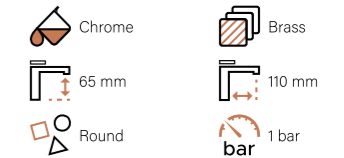

BSTAR9120 £293

Arroton Deck Mounted Bath Filler Chrome

Dimensions: [H]119.5 x [W]230 x [D]149.5mm
Waste not included
Aerator Material: Plastic
Cartridge Material: Ceramic