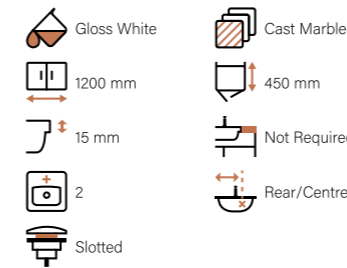

Dimensions: [H]160 x [W]1205 x [D]460mm
Bowl Dimensions: [H]115 x [W]506 x [D]350mm

Basins

Modular Basins

For modular depth furniture

PLANO 600

BSPLANO6046 £296
Plano 600 Modular Sit-on Cast Marble Basin

Dimensions: [H]143 x [W]605 x [D]460mm
Bowl Dimensions: [H]128 x [W]480 x [D]270mm