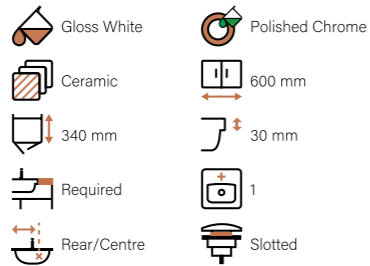

Dimensions: [H]165 x [W]505 x [D]455mm
Bowl Dimensions: [H]120 x [W]390 x [D]310mm

VITO 600

BSSCVB £210

Vito 600 Standard Semi-recess Ceramic Basin

Dimensions: [H]170 x [W]545 x [D]435mm
Bowl Dimensions: [H]130 x [W]455 x [D]270mm