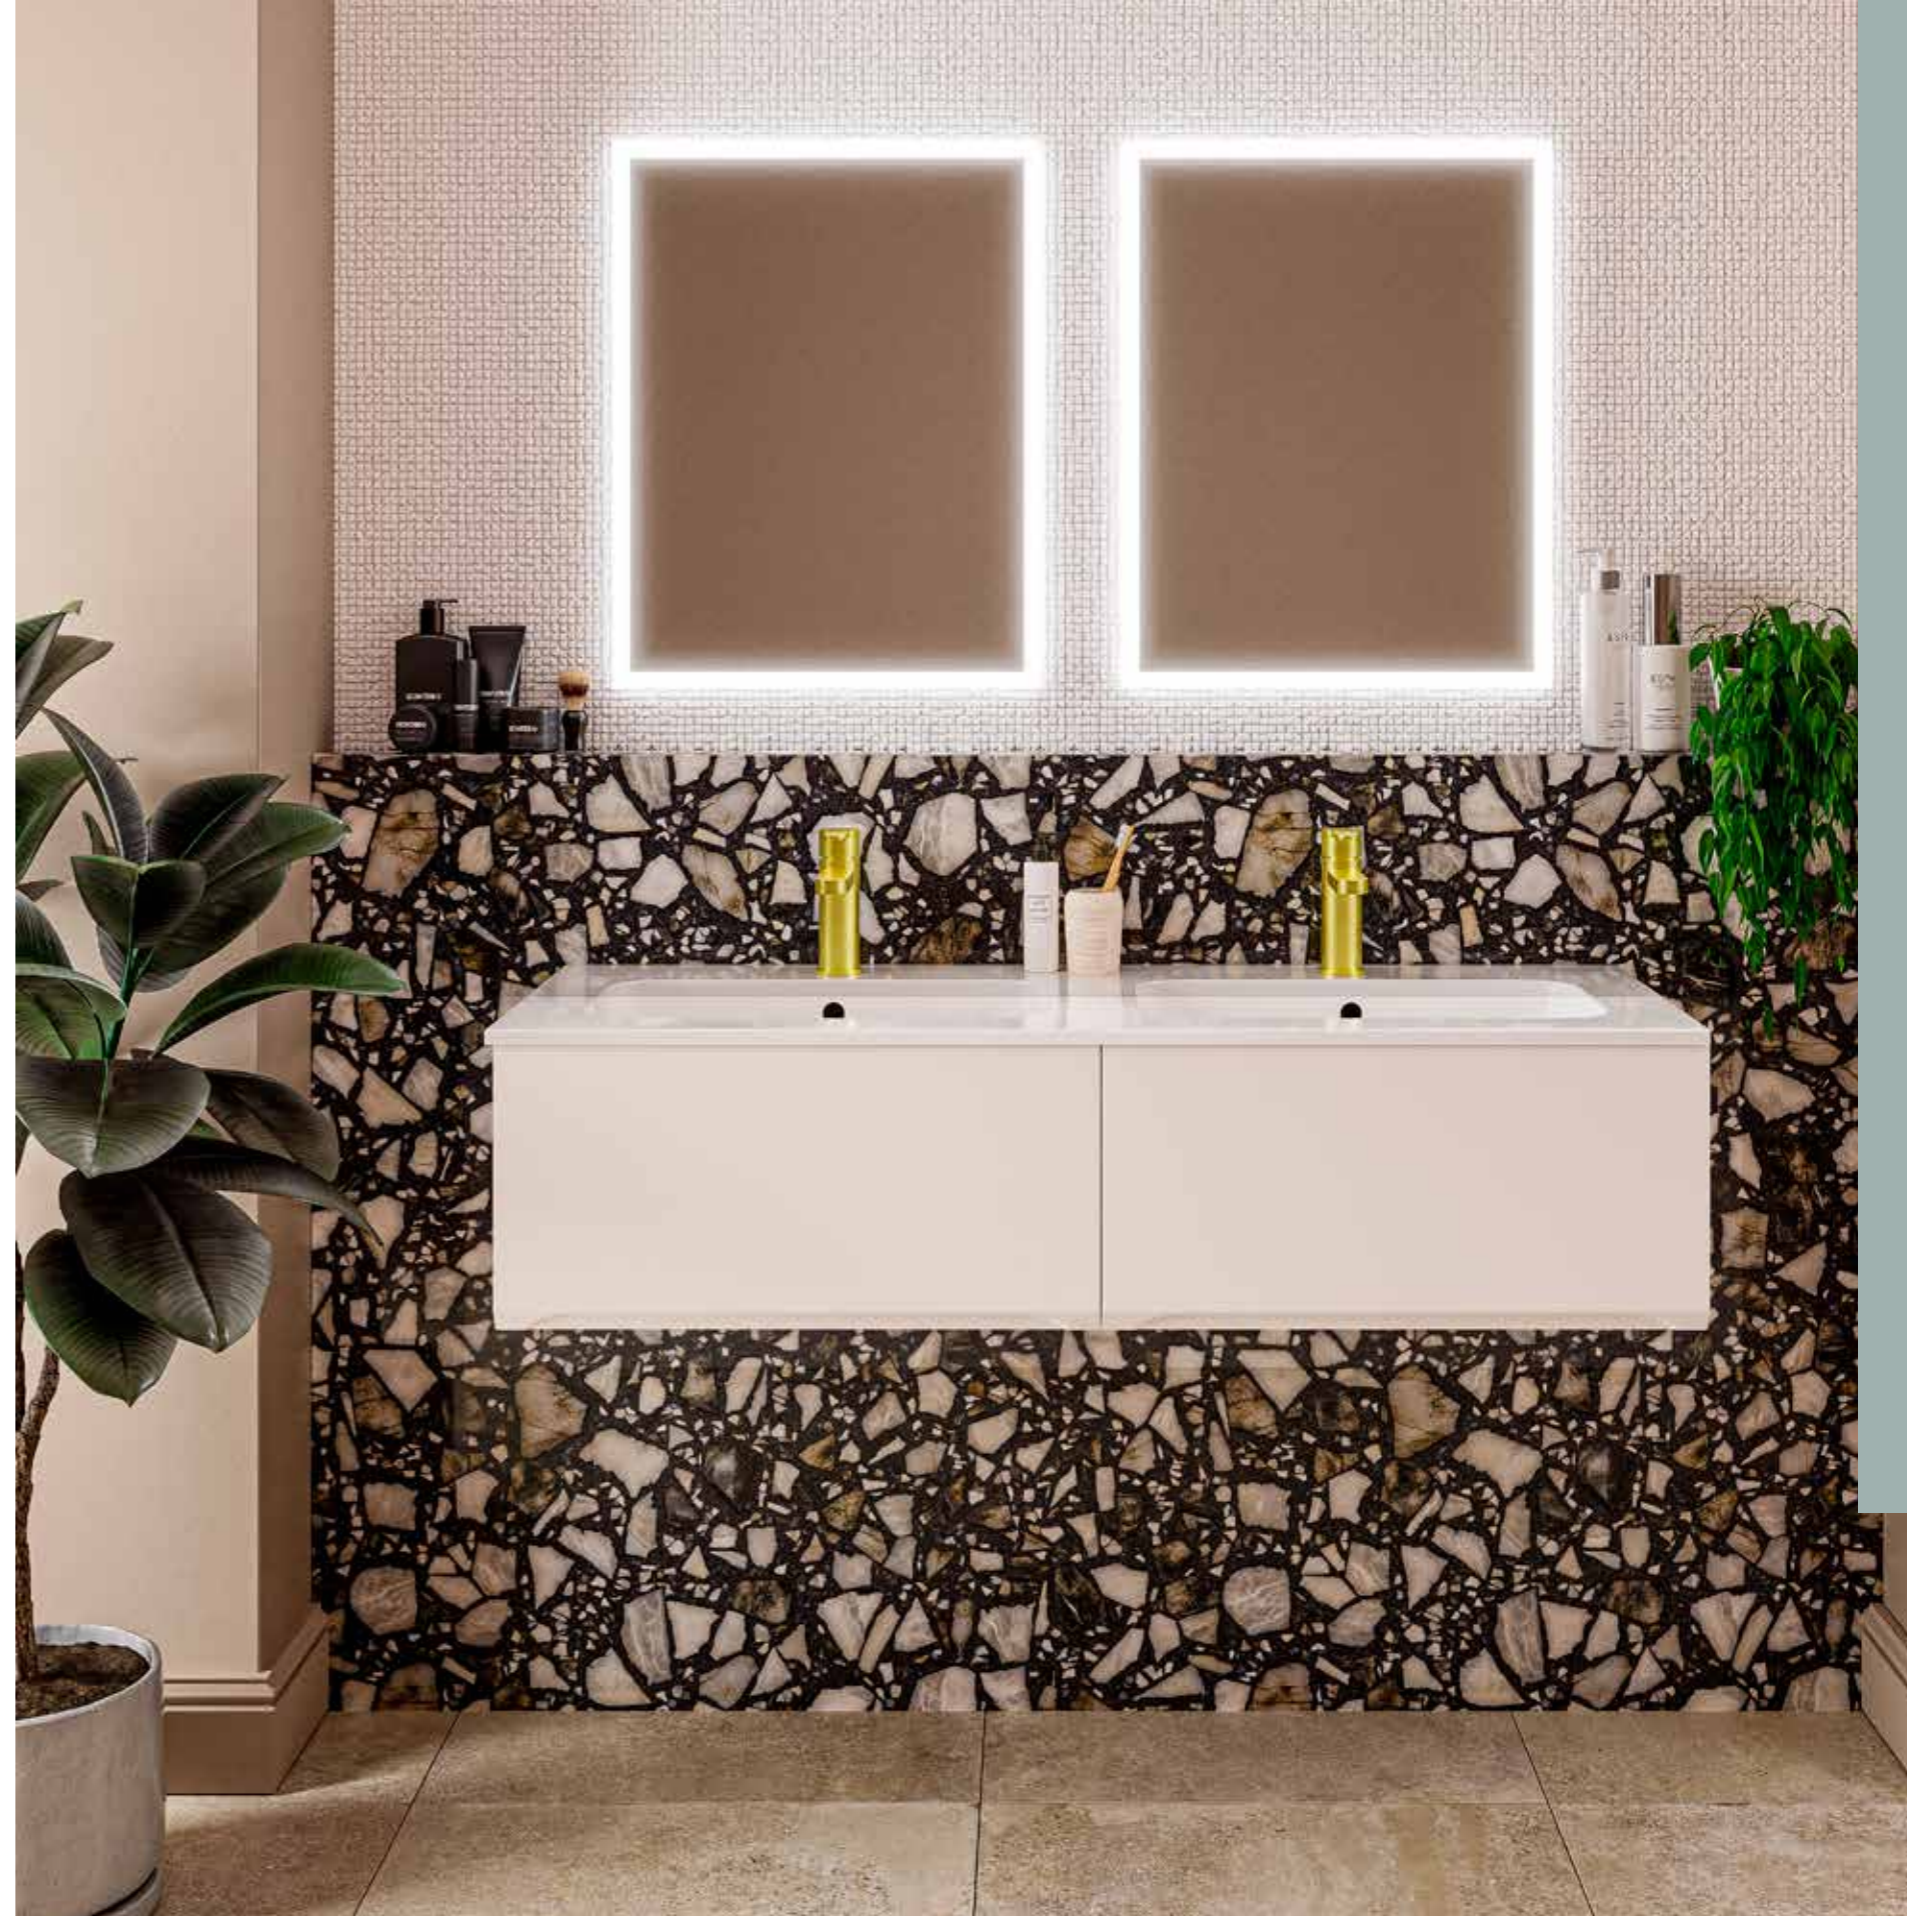

MODULAR FURNITURE

UNITS FEATURED
DE60451DBA
x 2 Cabinets.

COMPLETE THE LOOK
Plano 1200 Modular Sit-on Cast Marble Twin Basin 2TH
BSPLANO12046D, Arroton Mono Basin Tap Brass BSTAR9101BR x 2
& 500 Chiaro Wall Hung LED Mirror BSCHIAM50 x 2.