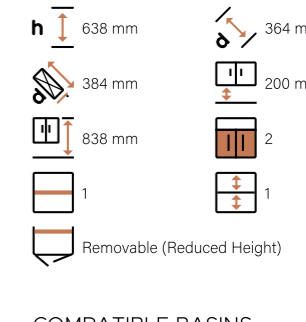

COMPATIBLE BASINS

BSCBFS64 £209

CATEGORY ICONS