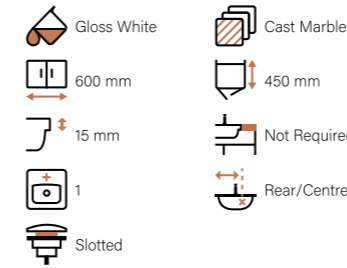

Dimensions: [H]160 x [W]605 x [D]460mm
Bowl Dimensions: [H]115 x [W]506 x [D]350mm