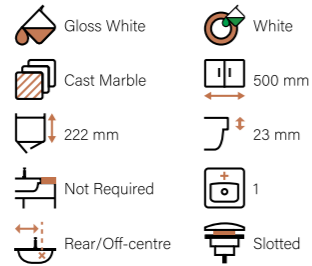

Basins

Slimline Basins

For slimline depth furniture

Vito 500 Slimline Semi-Recess Ceramic Basin

Dimensions: [H]165 x [W]450 x [D]355mm
Bowl Dimensions: [H]120 x [W]390 x [D]220mm

Resolvo 500 Slimline Semi-Recess Cast Marble Basin

Dimensions: [H]165 x [W]505 x [D]312mm
Bowl Dimensions: [H]120 x [W]390 x [D]200mm

Lupi 600 Slimline Semi-Recess Cast Marble Basin

Dimensions: [H]170 x [W]600 x [D]295mm
Bowl Dimensions: [H]125 x [W]390 x [D]205mm

Rondi 600 Slimline Semi-Recess Cast Marble Basin

Dimensions: [H]170 x [W]605 x [D]295mm
Bowl Dimensions: [H]125 x [W]393 x [D]205mm

Basins

Slimline Basins

For slimline depth furniture

LH Bowl

Largo Orlo Slimline Semi-recess Cast Marble Basin

LH Bowl

Dimensions: [H]140 x [W]1558 x [D]300mm
Bowl Dimensions: [H]125 x [W]408 x [D]220mm

! Basin can be reduced in width to suit design. Cut edge will be unpolished.

RH Bowl

Largo Orlo Slimline Semi-recess Cast Marble Basin

RH Bowl

Dimensions: [H]140 x [W]1558 x [D]300mm
Bowl Dimensions: [H]125 x [W]408 x [D]220mm

! Basin can be reduced in width to suit design. Cut edge will be unpolished.

LH Bowl

Largo Meno Slimline Semi-recess Cast Marble Basin

LH Bowl

Dimensions: [H]140 x [W]1207 x [D]300mm
Bowl Dimensions: [H]125 x [W]408 x [D]220mm

! Basin can be reduced in width to suit design. Cut edge will be unpolished.

RH Bowl

Largo Meno Slimline Semi-recess Cast Marble Basin

RH Bowl

Dimensions: [H]140 x [W]1207 x [D]300mm
Bowl Dimensions: [H]125 x [W]408 x [D]220mm

! Basin can be reduced in width to suit design. Cut edge will be unpolished.