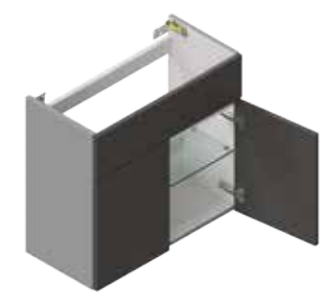

Basin Cabinets

BA50BA
500 Standard 2 Door Basin Cabinet
1 Glass Shelf

Tempo	£401
Metro	£401
Daresbury	£452
Image	£452
Vasso	£479
Senza	£479

BA60BA
600 Standard 2 Door Basin Cabinet
1 Glass Shelf

Tempo	£411
Metro	£411
Daresbury	£466
Image	£466
Vasso	£505
Senza	£505