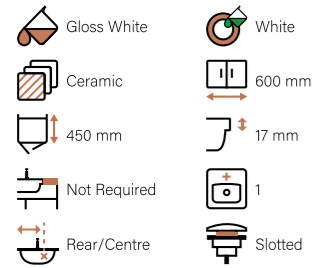

Dimensions: [H]160 x [W]610 x [D]460mm
Bowl Dimensions: [H]130 x [W]440 x [D]270mm