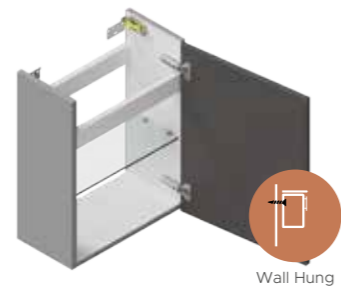

Wall Hung

FS45MCBAL LH
FS45MCBAR RH

450 Mini Cloakroom 1 Door Basin Cabinet Wall Hung RH
1 Glass Shelf

Tempo	£336
Metro	£336
Daresbury	£390
Image	£390
Vasso	£409
Senza	£409