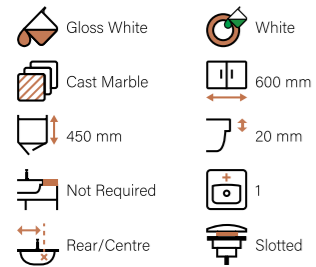

Dimensions: [H]140 x [W]600 x [D]450mm
Bowl Dimensions: [H]125 x [W]500 x [D]300mm