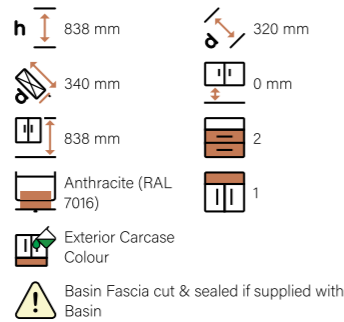

Tempo	£683
Metro	£683
Daresbury	£706
Image	£706
Vasso	£744
Senza	£744