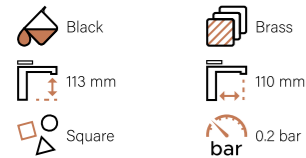

Taps

Piazza Basin Taps

BLACK

BSTAS9101BL £296

Piazza Mono Basin Tap Black

Dimensions: [H]160 x [W]50 x [D]154.5mm
Supplied with waste
Aerator Material: Plastic
Cartridge Material: Plastic

BRUSHED BRASS

BSTAS9101BR £371

Piazza Mono Basin Tap Brass

Dimensions: [H]160 x [W]50 x [D]154.5mm
Supplied with waste
Aerator Material: Plastic
Cartridge Material: Plastic

CHROME

BSTAS9101 £248

Piazza Mono Basin Tap Chrome

Dimensions: [H]160 x [W]50 x [D]154.5mm
Supplied with waste
Aerator Material: Plastic
Cartridge Material: Plastic

Piazza

Hi-rise Basin Taps

BLACK

BSTAS9108BL £323

Piazza Hi-Rise Mono Basin Tap Black

Dimensions: [H]290 x [W]52 x [D]195.5mm
Waste not included
Aerator Material: Plastic
Cartridge Material: Plastic

BRUSHED BRASS

BSTAS9108BR £393

Piazza Hi-Rise Mono Basin Tap Brass

Dimensions: [H]290 x [W]52 x [D]195.5mm
Waste not included
Aerator Material: Plastic
Cartridge Material: Plastic

CHROME

BSTAS9108 £281

Piazza Hi-Rise Mono Basin Tap Chrome

Dimensions: [H]290 x [W]52 x [D]195.5mm
Waste not included
Aerator Material: Plastic
Cartridge Material: Plastic

Taps

Piazza Bath Fillers

BLACK

BSTAS9120BL £371

Piazza Deck Mounted Bath Filler Black

Dimensions: [H]120 x [W]230 x [D]154.5mm
Waste not included
Aerator Material: Plastic
Cartridge Material: Ceramic

BRUSHED BRASS

BSTAS9120BR £457

Piazza Deck Mounted Bath Filler Brass

Dimensions: [H]120 x [W]230 x [D]154.5mm
Waste not included
Aerator Material: Plastic
Cartridge Material: Ceramic

CHROME

BSTAS9120 £293

Piazza Deck Mounted Bath Filler Chrome

Dimensions: [H]120 x [W]230 x [D]154.5mm
Waste not included
Aerator Material: Plastic
Cartridge Material: Ceramic

Piazza

Mini Basin Taps

CHROME

BSTAS9105 £226

Piazza Mini-Mono Basin Tap Chrome