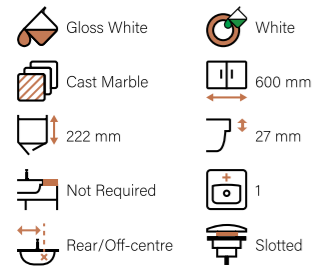

Basins

Slimline Basins

For slimline depth furniture