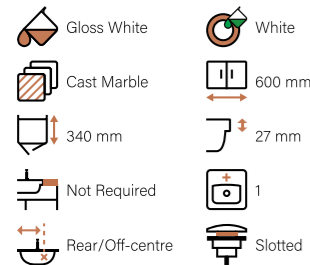

Basins

Standard Basins

For standard depth furniture

Resolvo 500 Standard Semi-recess Cast Marble Basin

Dimensions: [H]165 x [W]505 x [D]455mm
Bowl Dimensions: [H]120 x [W]390 x [D]310mm

Vito 600 Standard Semi-recess Ceramic Basin

Dimensions: [H]170 x [W]545 x [D]435mm
Bowl Dimensions: [H]130 x [W]455 x [D]270mm

Lupi 600 Standard Semi-recess Cast Marble Basin

Dimensions: [H]170 x [W]600 x [D]450mm
Bowl Dimensions: [H]125 x [W]390 x [D]300mm

Rondi 600 Standard Semi-recess Cast Marble Basin

Dimensions: [H]170 x [W]605 x [D]450mm
Bowl Dimensions: [H]125 x [W]393 x [D]300mm

Serenada 600 Standard Semi-recess Ceramic Basin

Dimensions: [H]175 x [W]565 x [D]485mm
Bowl Dimensions: [H]135 x [W]445 x [D]280mm

Basins

Standard Basins

For standard depth furniture

Largo Orlo Standard Semi-recess Cast Marble Basin LH Bowl

Dimensions: [H]140 x [W]1558 x [D]450mm
Bowl Dimensions: [H]125 x [W]480 x [D]315mm

! Basin can be reduced in width to suit design. Cut edge will be unpolished.

Largo Orlo Standard Semi-recess Cast Marble Basin RH Bowl

Dimensions: [H]140 x [W]1558 x [D]450mm
Bowl Dimensions: [H]125 x [W]480 x [D]315mm

! Basin can be reduced in width to suit design. Cut edge will be unpolished.

Largo Meno Standard Semi-recess Cast Marble Basin LH Bowl

Dimensions: [H]140 x [W]1207 x [D]455mm
Bowl Dimensions: [H]125 x [W]480 x [D]315mm

! Basin can be reduced in width to suit design. Cut edge will be unpolished.

Largo Meno Standard Semi-recess Cast Marble Basin RH Bowl

Dimensions: [H]140 x [W]1207 x [D]455mm
Bowl Dimensions: [H]125 x [W]480 x [D]315mm

! Basin can be reduced in width to suit design. Cut edge will be unpolished.