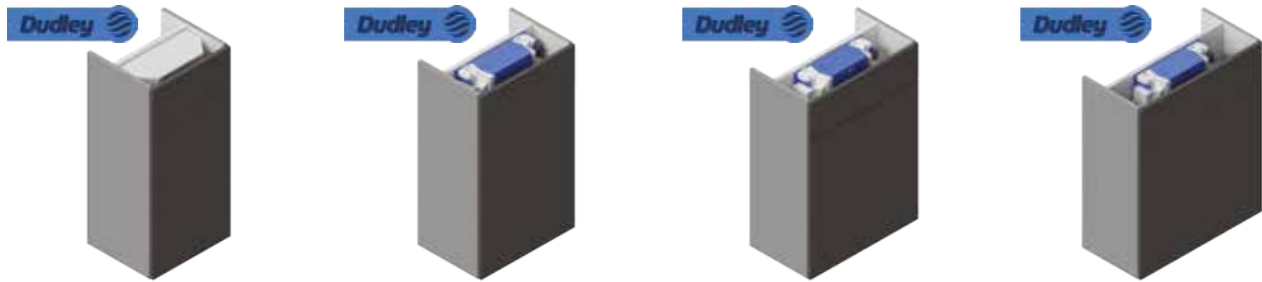

Tempo	£718
Metro	£718
Daresbury	£743
Image	£743
Vasso	£786
Senza	£786

CATEGORY ICONS

Furniture | Fitted Collection

Standard Cabinets

WC Units with Cistern

Model	Tempo	Metro	Daresbury	Image	Vasso	Senza
BA40WCD 400 Standard WC Unit with Cistern Dual flush cistern	£520	£520	£550	£550	£571	£571
BA50WCD 500 Standard WC Unit with Cistern Dual flush cistern	£549	£549	£579	£579	£607	£607
BA60WCD 600 Standard WC Unit with Cistern Dual flush cistern	£568	£568	£605	£605	£637	£637
BA70WCD 700 Standard WC Unit with Cistern Dual flush cistern	£644	£644	£699	£699		