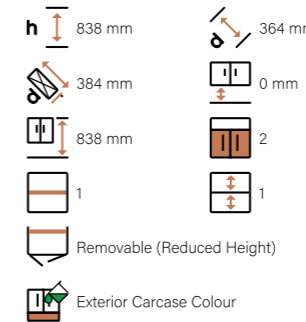

Exterior Carcase Colour

COMPATIBLE BASINS

BSCBFS64 £209