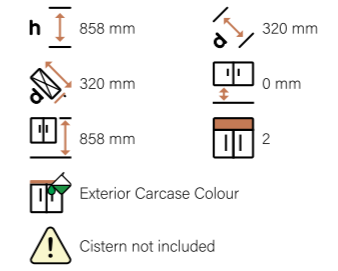

Metro £428

FLUSH BUTTON OPTIONS

BCDFBPZ		£103
BCDFBPP		£103
BCEDFS40CH		£377
BCDFB51CH		£92
BCGDFB75CH		£92
BCGDFB75BB		£113
BCGDFB75BL		£103

Tower Cabinets

Standard

AP30TL **LH**
AP30TR **RH**
300 Standard Tower Cabinet RH
3 Glass Shelves