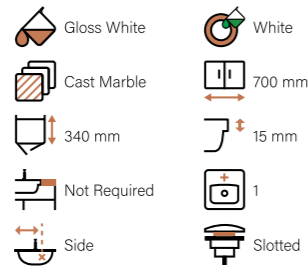

Plano 700 Standard Sit-on Cast Marble Basin

Dimensions: [H]130 x [W]705 x [D]355mm
Bowl Dimensions: [H]115 x [W]500 x [D]235mm