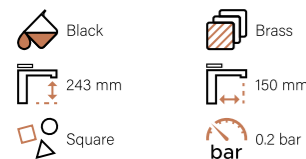

Taps

Piazza Basin Taps

BLACK

BSTAS9101BL £296

Piazza Mono Basin Tap Black

Dimensions: [H]160 x [W]50 x [D]154.5mm
Supplied with waste
Aerator Material: Plastic
Cartridge Material: Plastic

BRUSHED BRASS

BSTAS9101BR £371

Piazza Mono Basin Tap Brass

Dimensions: [H]160 x [W]50 x [D]154.5mm
Supplied with waste
Aerator Material: Plastic
Cartridge Material: Plastic

CHROME

BSTAS9101 £248

Piazza Mono Basin Tap Chrome

Dimensions: [H]160 x [W]50 x [D]154.5mm
Supplied with waste
Aerator Material: Plastic
Cartridge Material: Plastic

Piazza

Hi-rise Basin Taps

BLACK

BSTAS9108BL £323

Piazza Hi-Rise Mono Basin Tap Black

Dimensions: [H]290 x [W]52 x [D]195.5mm
Waste not included
Aerator Material: Plastic
Cartridge Material: Plastic

BRUSHED BRASS

BSTAS9108BR £393

Piazza Hi-Rise Mono Basin Tap Brass

Dimensions: [H]290 x [W]52 x [D]195.5mm
Waste not included
Aerator Material: Plastic
Cartridge Material: Plastic

CHROME

BSTAS9108 £281

Piazza Hi-Rise Mono Basin Tap Chrome

Dimensions: [H]290 x [W]52 x [D]195.5mm
Waste not included
Aerator Material: Plastic
Cartridge Material: Plastic

Taps

Piazza Bath Fillers

BLACK

BSTAS9120BL £371

Piazza Deck Mounted Bath Filler Black

Dimensions: [H]120 x [W]230 x [D]154.5mm
Waste not included
Aerator Material: Plastic
Cartridge Material: Ceramic

BRUSHED BRASS

BSTAS9120BR £457

Piazza Deck Mounted Bath Filler Brass

Dimensions: [H]120 x [W]230 x [D]154.5mm
Waste not included
Aerator Material: Plastic
Cartridge Material: Ceramic

CHROME

BSTAS9120 £293

Piazza Deck Mounted Bath Filler Chrome

Dimensions: [H]120 x [W]230 x [D]154.5mm
Waste not included
Aerator Material: Plastic
Cartridge Material: Ceramic

Piazza

Mini Basin Taps

CHROME

BSTAS9105 £226

Piazza Mini-Mono Basin Tap Chrome