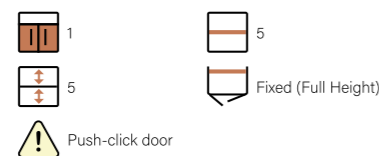

Furniture | Modular 45 Collection

Tower Units

Slimline

Tempo	£640
Metro	£640
Daresbury	£696
Image	£696
Vasso	£735
Senza	£735
Esatto	£640
Jackson Pine	£696

Tempo	£640
Metro	£640
Daresbury	£696
Image	£696
Vasso	£735
Senza	£735
Esatto	£640
Jackson Pine	£696

Mirror Tower Units

Slimline

Tempo	£1,123
Metro	£1,123
Daresbury	£1,123
Image	£1,123
Vasso	£1,123
Senza	£1,123
Esatto	£1,123
Jackson Pine	£1,123

Tempo	£1,123
Metro	£1,123
Daresbury	£1,123
Image	£1,123
Vasso	£1,123
Senza	£1,123
Esatto	£1,123
Jackson Pine	£1,123

CATEGORY ICONS

Furniture | Modular 45 Collection

Tower Units

Standard

Tempo	£647
Metro	£647
Daresbury	£704
Image	£704
Vasso	£742
Senza	£742
Esatto	£647
Jackson Pine	£704

Tempo	£647
Metro	£647
Daresbury	£704
Image	£704
Vasso	£742
Senza	£742
Esatto	£647
Jackson Pine	£704

Mirror Tower Units

Standard

Tempo	£1,146
Metro	£1,146
Daresbury	£1,146
Image	£1,146
Vasso	£1,146
Senza	£1,146
Esatto	£1,146
Jackson Pine	£1,146

Tempo	£1,146
Metro	£1,146
Daresbury	£1,146
Image	£1,146
Vasso	£1,146
Senza	£1,146
Esatto	£1,146
Jackson Pine	£1,146

CATEGORY ICONS