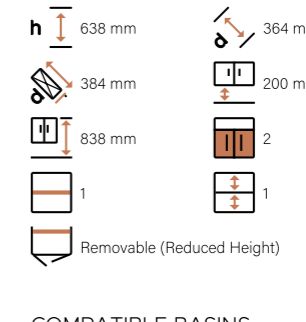

COMPATIBLE BASINS

BSCBFS54 £197