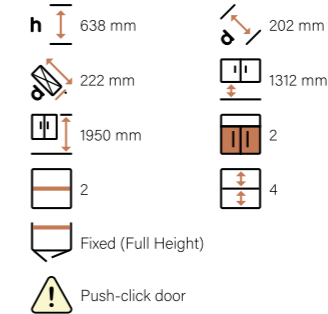

Tempo	£682
Metro	£682
Daresbury	£682
Image	£682
Vasso	£682
Senza	£682

FS60MW
600 2 Door Mirrored Wall Cabinet
2 Glass Shelves