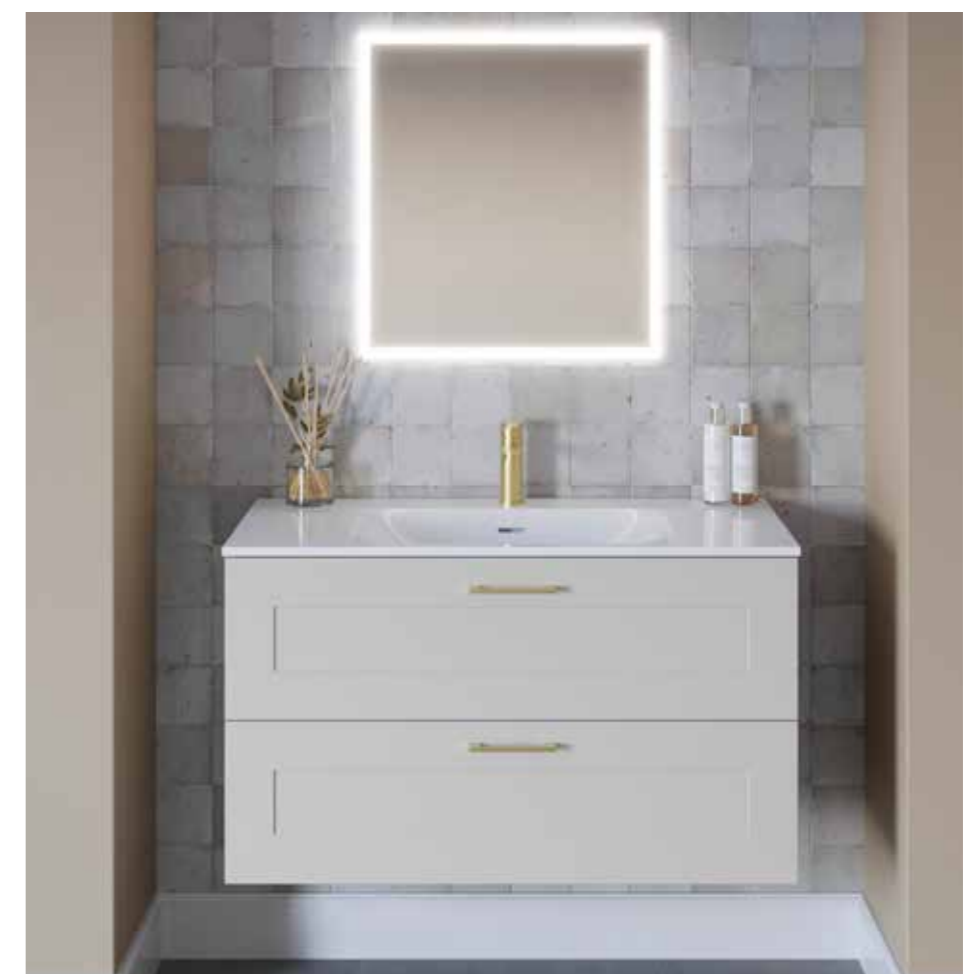

MODULAR FURNITURE

UNITS FEATURED
DE100452DBA Cabinet.

COMPLETE THE LOOK
Linea 1000 Modular
Sit-on Cast Marble Basin
BSLINEA1046 & Arroton
Mono Basin Tap Brass
BSTAR9101BR.

Finished with Brass 152mm
D Handle BCHA915.