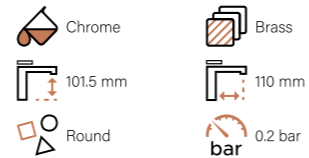

Taps

Arroton Basin Taps

BLACK

BSTAR9101BL £232

Arroton Mono Basin Tap Black

Dimensions: [H]160 x [W]52 x [D]150.5mm
Supplied with waste
Aerator Material: Plastic
Cartridge Material: Plastic

BRUSHED BRASS

BSTAR9101BR £296

Arroton Mono Basin Tap Brass

Dimensions: [H]160 x [W]52 x [D]150.5mm
Supplied with waste
Aerator Material: Plastic
Cartridge Material: Plastic

CHROME

BSTAR9101 £215

Arroton Mono Basin Tap Chrome

Dimensions: [H]160 x [W]52 x [D]150.5mm
Supplied with waste
Aerator Material: Plastic
Cartridge Material: Plastic

Arroton

Hi-rise Basin Taps

BLACK

BSTAR9108BL £307

Arroton Hi-Rise Mono Basin Tap Black

Dimensions: [H]290 x [W]52 x [D]190.5mm
Waste not included
Aerator Material: Plastic
Cartridge Material: Plastic

BRUSHED BRASS

BSTAR9108BR £339

Arroton Hi-Rise Mono Basin Tap Brass

Dimensions: [H]290 x [W]52 x [D]190.5mm
Waste not included
Aerator Material: Plastic
Cartridge Material: Plastic

CHROME

BSTAR9108 £281

Arroton Hi-Rise Mono Basin Tap Chrome

Dimensions: [H]290 x [W]52 x [D]190.5mm
Waste not included
Aerator Material: Plastic
Cartridge Material: Plastic

Taps

Arroton Bath Fillers

BLACK

BSTAR9120BL £339

Arroton Deck Mounted Bath Filler Black

Dimensions: [H]119.5 x [W]230 x [D]149.5mm
Waste not included
Aerator Material: Plastic
Cartridge Material: Ceramic

BRUSHED BRASS

BSTAR9120BR £425

Arroton Deck Mounted Bath Filler Brass

Dimensions: [H]119.5 x [W]230 x [D]149.5mm
Waste not included
Aerator Material: Plastic
Cartridge Material: Ceramic

CHROME

BSTAR9120 £293

Arroton Deck Mounted Bath Filler Chrome

Dimensions: [H]119.5 x [W]230 x [D]149.5mm
Waste not included
Aerator Material: Plastic
Cartridge Material: Ceramic

Arroton

Mini Basin Taps

CHROME

BSTAR9105 £205

Arroton Mini-Mono Basin Tap Chrome