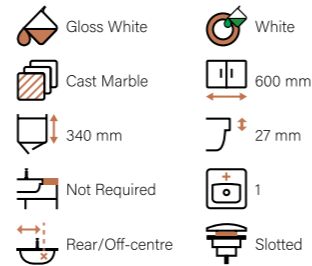

Basins

Standard Basins

For standard depth furniture

Resolvo 500 Standard Semi-recess Cast Marble Basin

Dimensions: [H]165 x [W]505 x [D]455mm
Bowl Dimensions: [H]120 x [W]390 x [D]310mm

Vito 600 Standard Semi-recess Ceramic Basin

Dimensions: [H]170 x [W]545 x [D]435mm
Bowl Dimensions: [H]130 x [W]455 x [D]270mm

Lupi 600 Standard Semi-recess Cast Marble Basin

Dimensions: [H]170 x [W]600 x [D]450mm
Bowl Dimensions: [H]125 x [W]390 x [D]300mm

Rondi 600 Standard Semi-recess Cast Marble Basin

Dimensions: [H]170 x [W]605 x [D]450mm
Bowl Dimensions: [H]125 x [W]393 x [D]300mm

Serenada 600 Standard Semi-recess Ceramic Basin

Dimensions: [H]175 x [W]565 x [D]485mm
Bowl Dimensions: [H]135 x [W]445 x [D]280mm

Basins

Standard Basins

For standard depth furniture

Largo Orlo Standard Semi-recess Cast Marble Basin LH Bowl

Dimensions: [H]140 x [W]1558 x [D]450mm
Bowl Dimensions: [H]125 x [W]480 x [D]315mm

! Basin can be reduced in width to suit design. Cut edge will be unpolished.

Largo Orlo Standard Semi-recess Cast Marble Basin RH Bowl

Dimensions: [H]140 x [W]1558 x [D]450mm
Bowl Dimensions: [H]125 x [W]480 x [D]315mm

! Basin can be reduced in width to suit design. Cut edge will be unpolished.

Largo Meno Standard Semi-recess Cast Marble Basin LH Bowl

Dimensions: [H]140 x [W]1207 x [D]455mm
Bowl Dimensions: [H]125 x [W]480 x [D]315mm

! Basin can be reduced in width to suit design. Cut edge will be unpolished.

Largo Meno Standard Semi-recess Cast Marble Basin RH Bowl

Dimensions: [H]140 x [W]1207 x [D]455mm
Bowl Dimensions: [H]125 x [W]480 x [D]315mm

! Basin can be reduced in width to suit design. Cut edge will be unpolished.